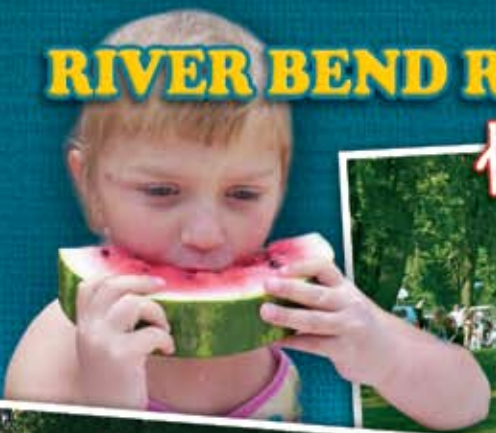

RIVER BEND RV RESORT & CAMPGROUND

Bring the whole family!